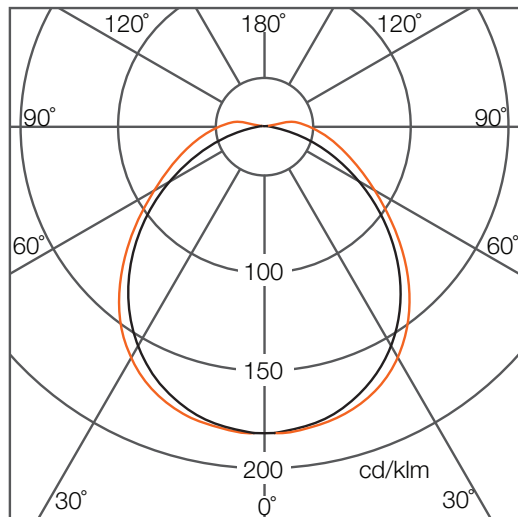

Photometrics

Light Distribution Curve (4000K, 5700K)

Illuminance at a distance (4000K, 5700K)

Distance (m)	Center Beam Lux/klm	Beam Width	
		V	H
0.5m	1472	1.26m	1.38m
1m	368	2.52m	2.76m
1.5m	164	3.79m	4.14m
2m	92	5.05m	5.53m
2.5m	59	6.31m	6.91m
3m	41	7.57m	8.29m

1. Vert. Spread: 103.2°
   - Horiz. Spread: 108.2°
2. For fc divide by 10.7

For feet multiply by 3.28

Due to the manufacturing processes of LED, the polar candela distribution and distance luminaries only reflect statistical figures and do not necessarily correspond to the actual parameters of individual product that may differ from the typical values.

11/16 V1.2 · Specifications are subject to change without notice. Errors and omission excepted, always make sure to use the most recent release.